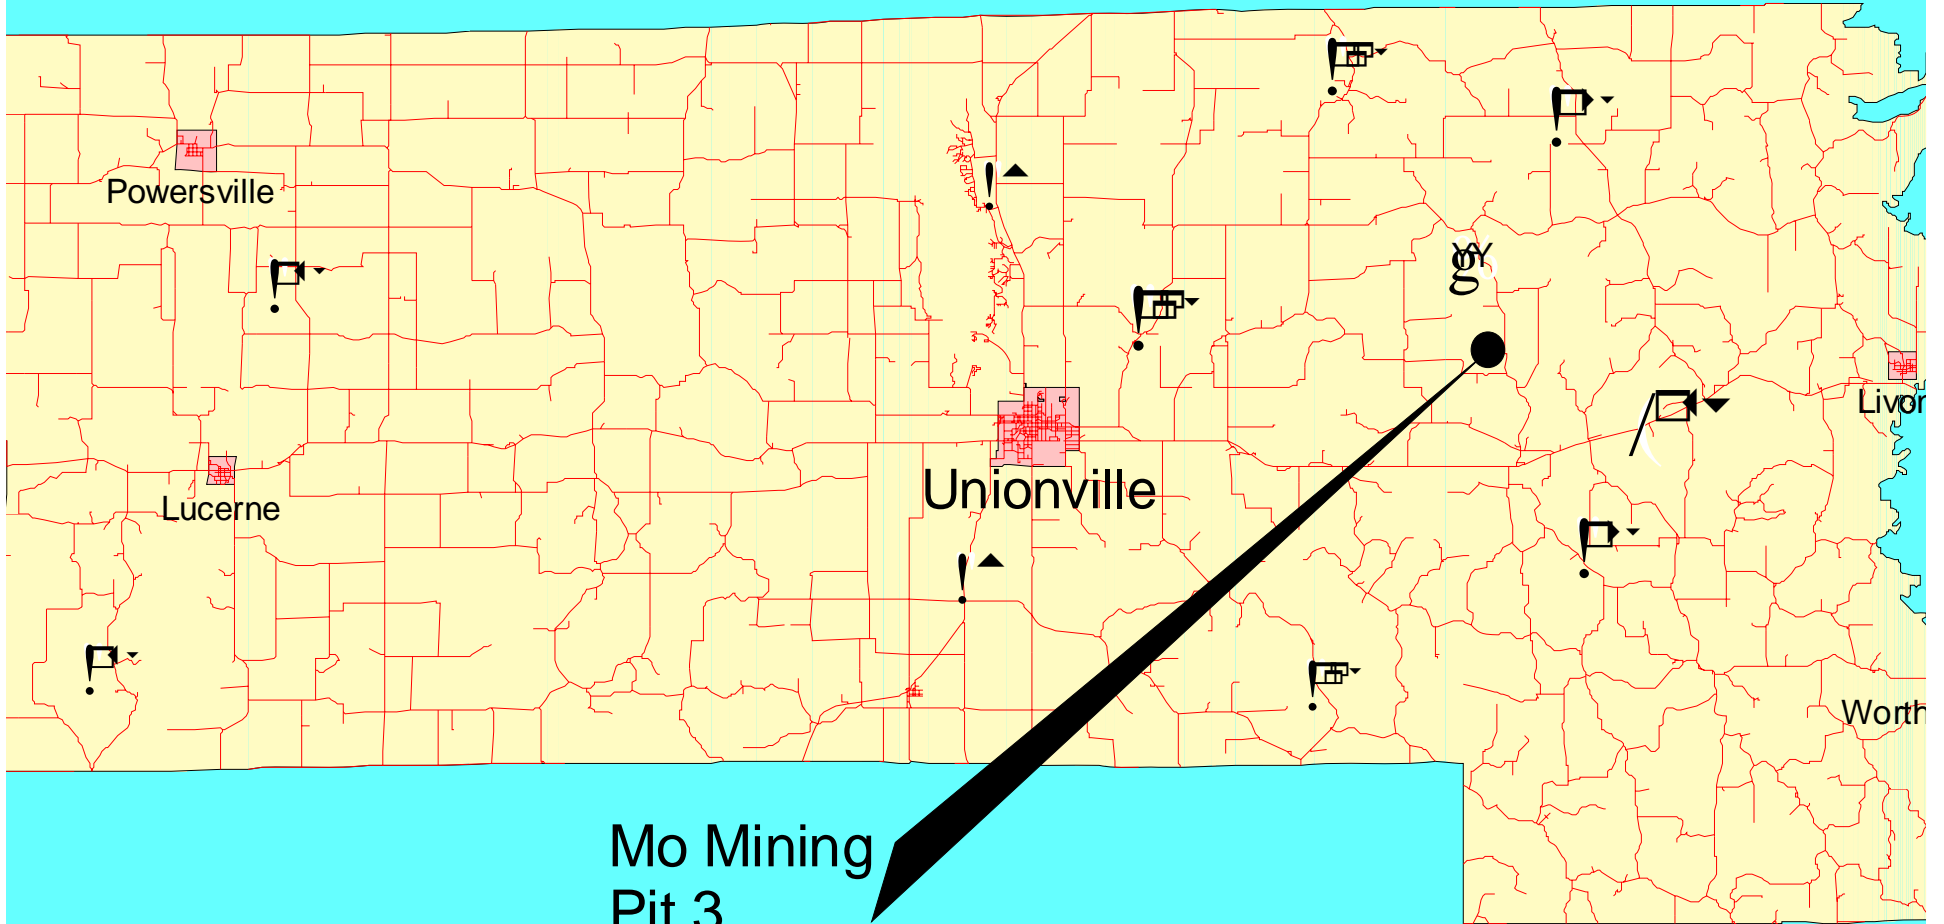

MISSOURI MINING, INC

MINE #10

PERMIT #79-25-A1 - 20 ACRES

Franklin County

Mo Mining
Pit 10

**MISSOURI
MINING
Pit 10**

MISSOURI MINING, INC

MINE #3

PERMIT #1982-04 - 65 ACRES

PERMIT #78-25-A3 (INC. #4) - 4 ACRES

Fulton County

Mo Mining
Pit 3

**MISSOURI MINING
PIT 3, HAMMERS PROPERTY
AERIAL 2005**