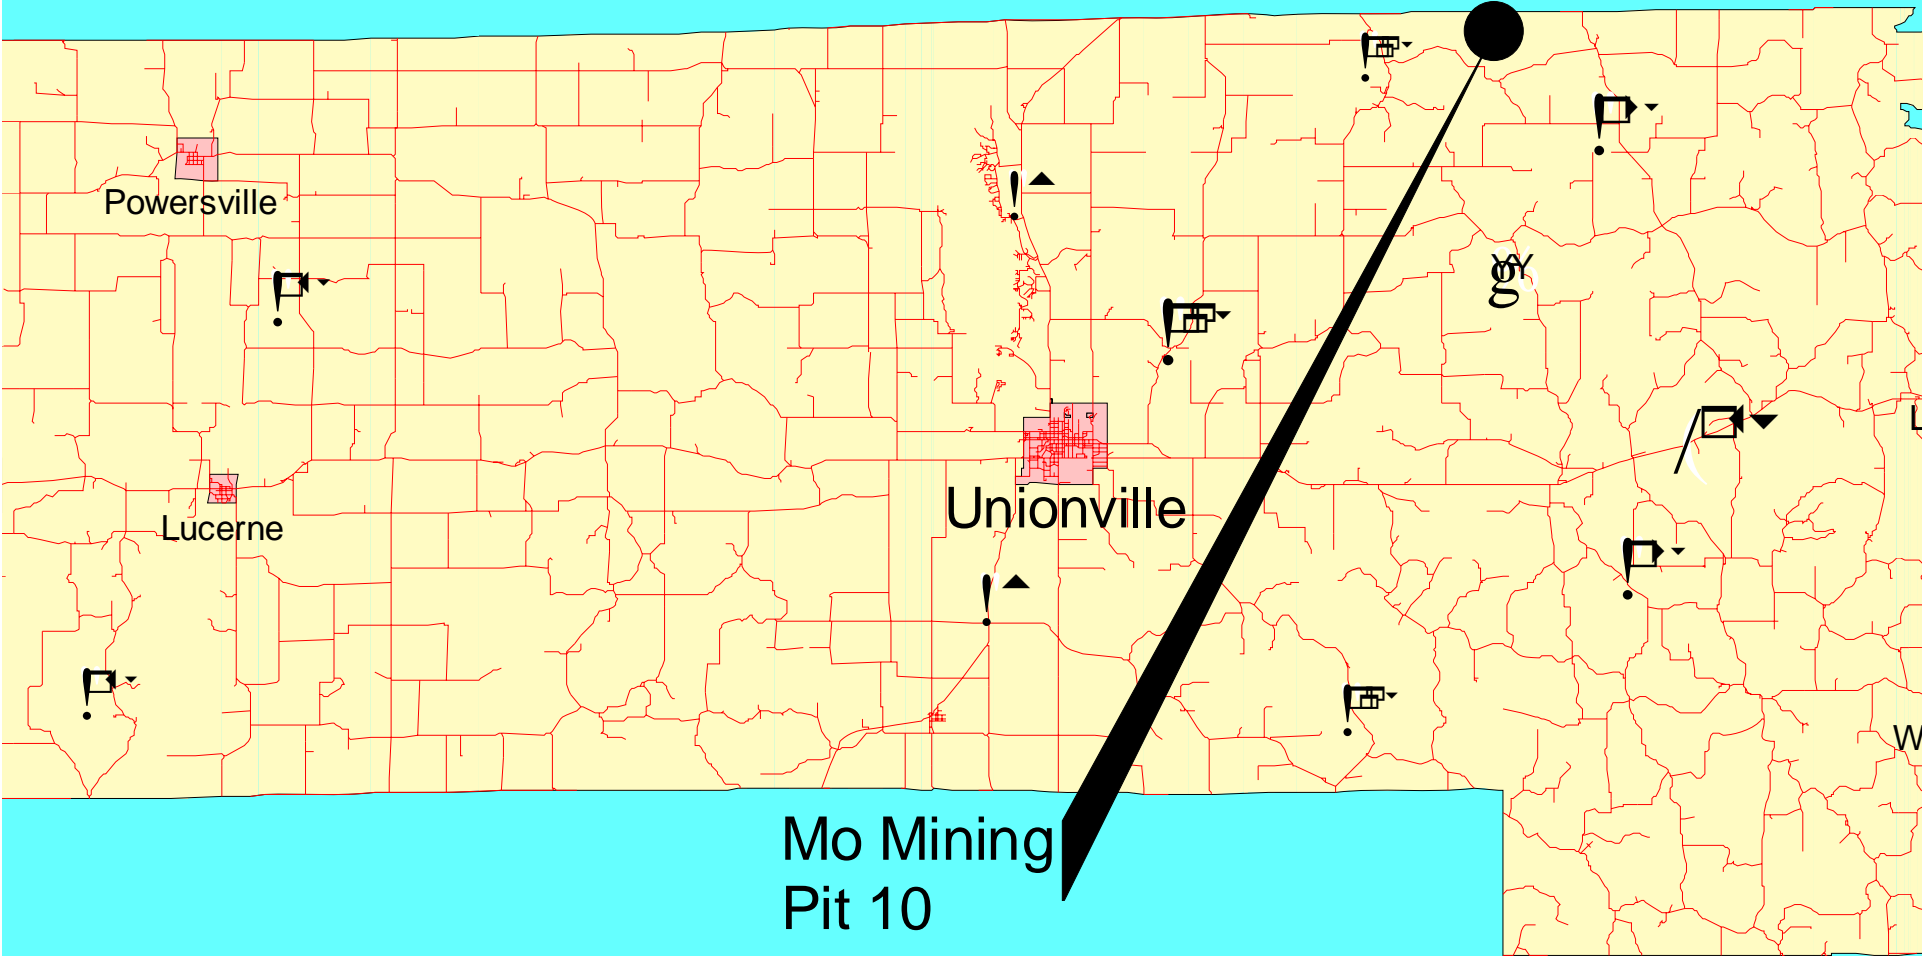

MISSOURI MINING, INC

MINE #10

PERMIT #79-25-A1 - 20 ACRES

Franklin County

Mo Mining
Pit 10

**MISSOURI
MINING
Pit 10**

MISSOURI MINING, INC

MINE #3

PERMIT #1982-04 - 65 ACRES

PERMIT #78-25-A3 (INC. #4) - 4 ACRES

Fulton County

Mo Mining
Pit 3

**MISSOURI MINING
PIT 3, HAMMERS PROPERTY
AERIAL 2005**