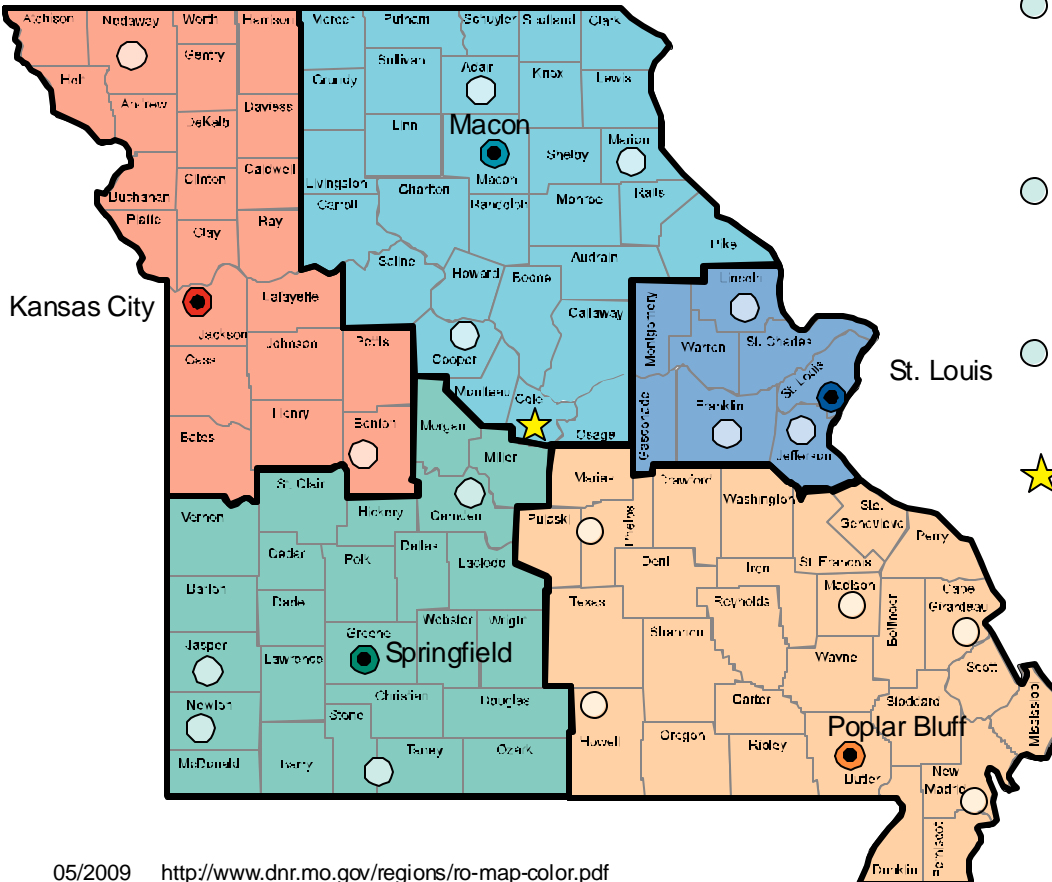

St. Louis Area

- St. Louis Regional Office
  7545 S. Lindbergh, Ste 210
  St. Louis, MO 63125
  (314) 416-2960
  FAX: (314) 416-2970
- Franklin County Satellite Office
  Meramec State Park
  Hwy 185 S.
  Sullivan, MO 63080
  (573) 860-4308
  FAX: (573) 468-5051
- Jefferson County Satellite Office
  Eastern District Parks Office
  Hwy 61
  Festus, MO 63028
  (636) 931-5200
  FAX (636) 931-5204
- Lincoln County Satellite Office
  Cuivre River State Park
  678 State Rt. 147
  Troy, MO 63379
  (636) 528-8362
  FAX: (636) 528-5817

Southwest Area

- Southwest Regional Office
  2040 W. Woodland
  Springfield, MO 65807-5912
  (417) 891-4300
  FAX: (417) 891-4399
- Jasper County Satellite Office
  Jasper County Courthouse
  302 S. Main Street
  Room 204
  Carthage, MO 64836
  (417) 359-1524 or (417) 359-1525
  FAX: (417) 359-1519
- Lake of the Ozarks Satellite Office
  Camden County, 5570 Hwy 54
  Osage Beach, MO 65065
  Mailing address:
  2040 W. Woodland
  Springfield, MO 65807-5912
  (573) 348-2442
  Fax: (573) 348-2568
- Newton County Satellite Office
  Crowder College
  601 Laclede
  Smith Hall, Room 201
  Neosho, MO 64850
  (417) 455-5180 or (417) 455-5158
  FAX: (417) 455-5157
- Taney / Stone County Satellite Office
  Table Rock State Park
  5272 State Hwy 165
  Branson, MO 65616
  (417) 337-9732
- ★ Department Central Offices
  PO Box 176
  Jefferson City, MO 65102-0176
  (573) 751-3443
  www.dnr.mo.gov/shared/map-jeffcity.htm

For more information on the department,
visit www.dnr.mo.gov
call 1-800-361-4827 or write to P.O. Box 176
Jefferson City, MO 65102-0176.