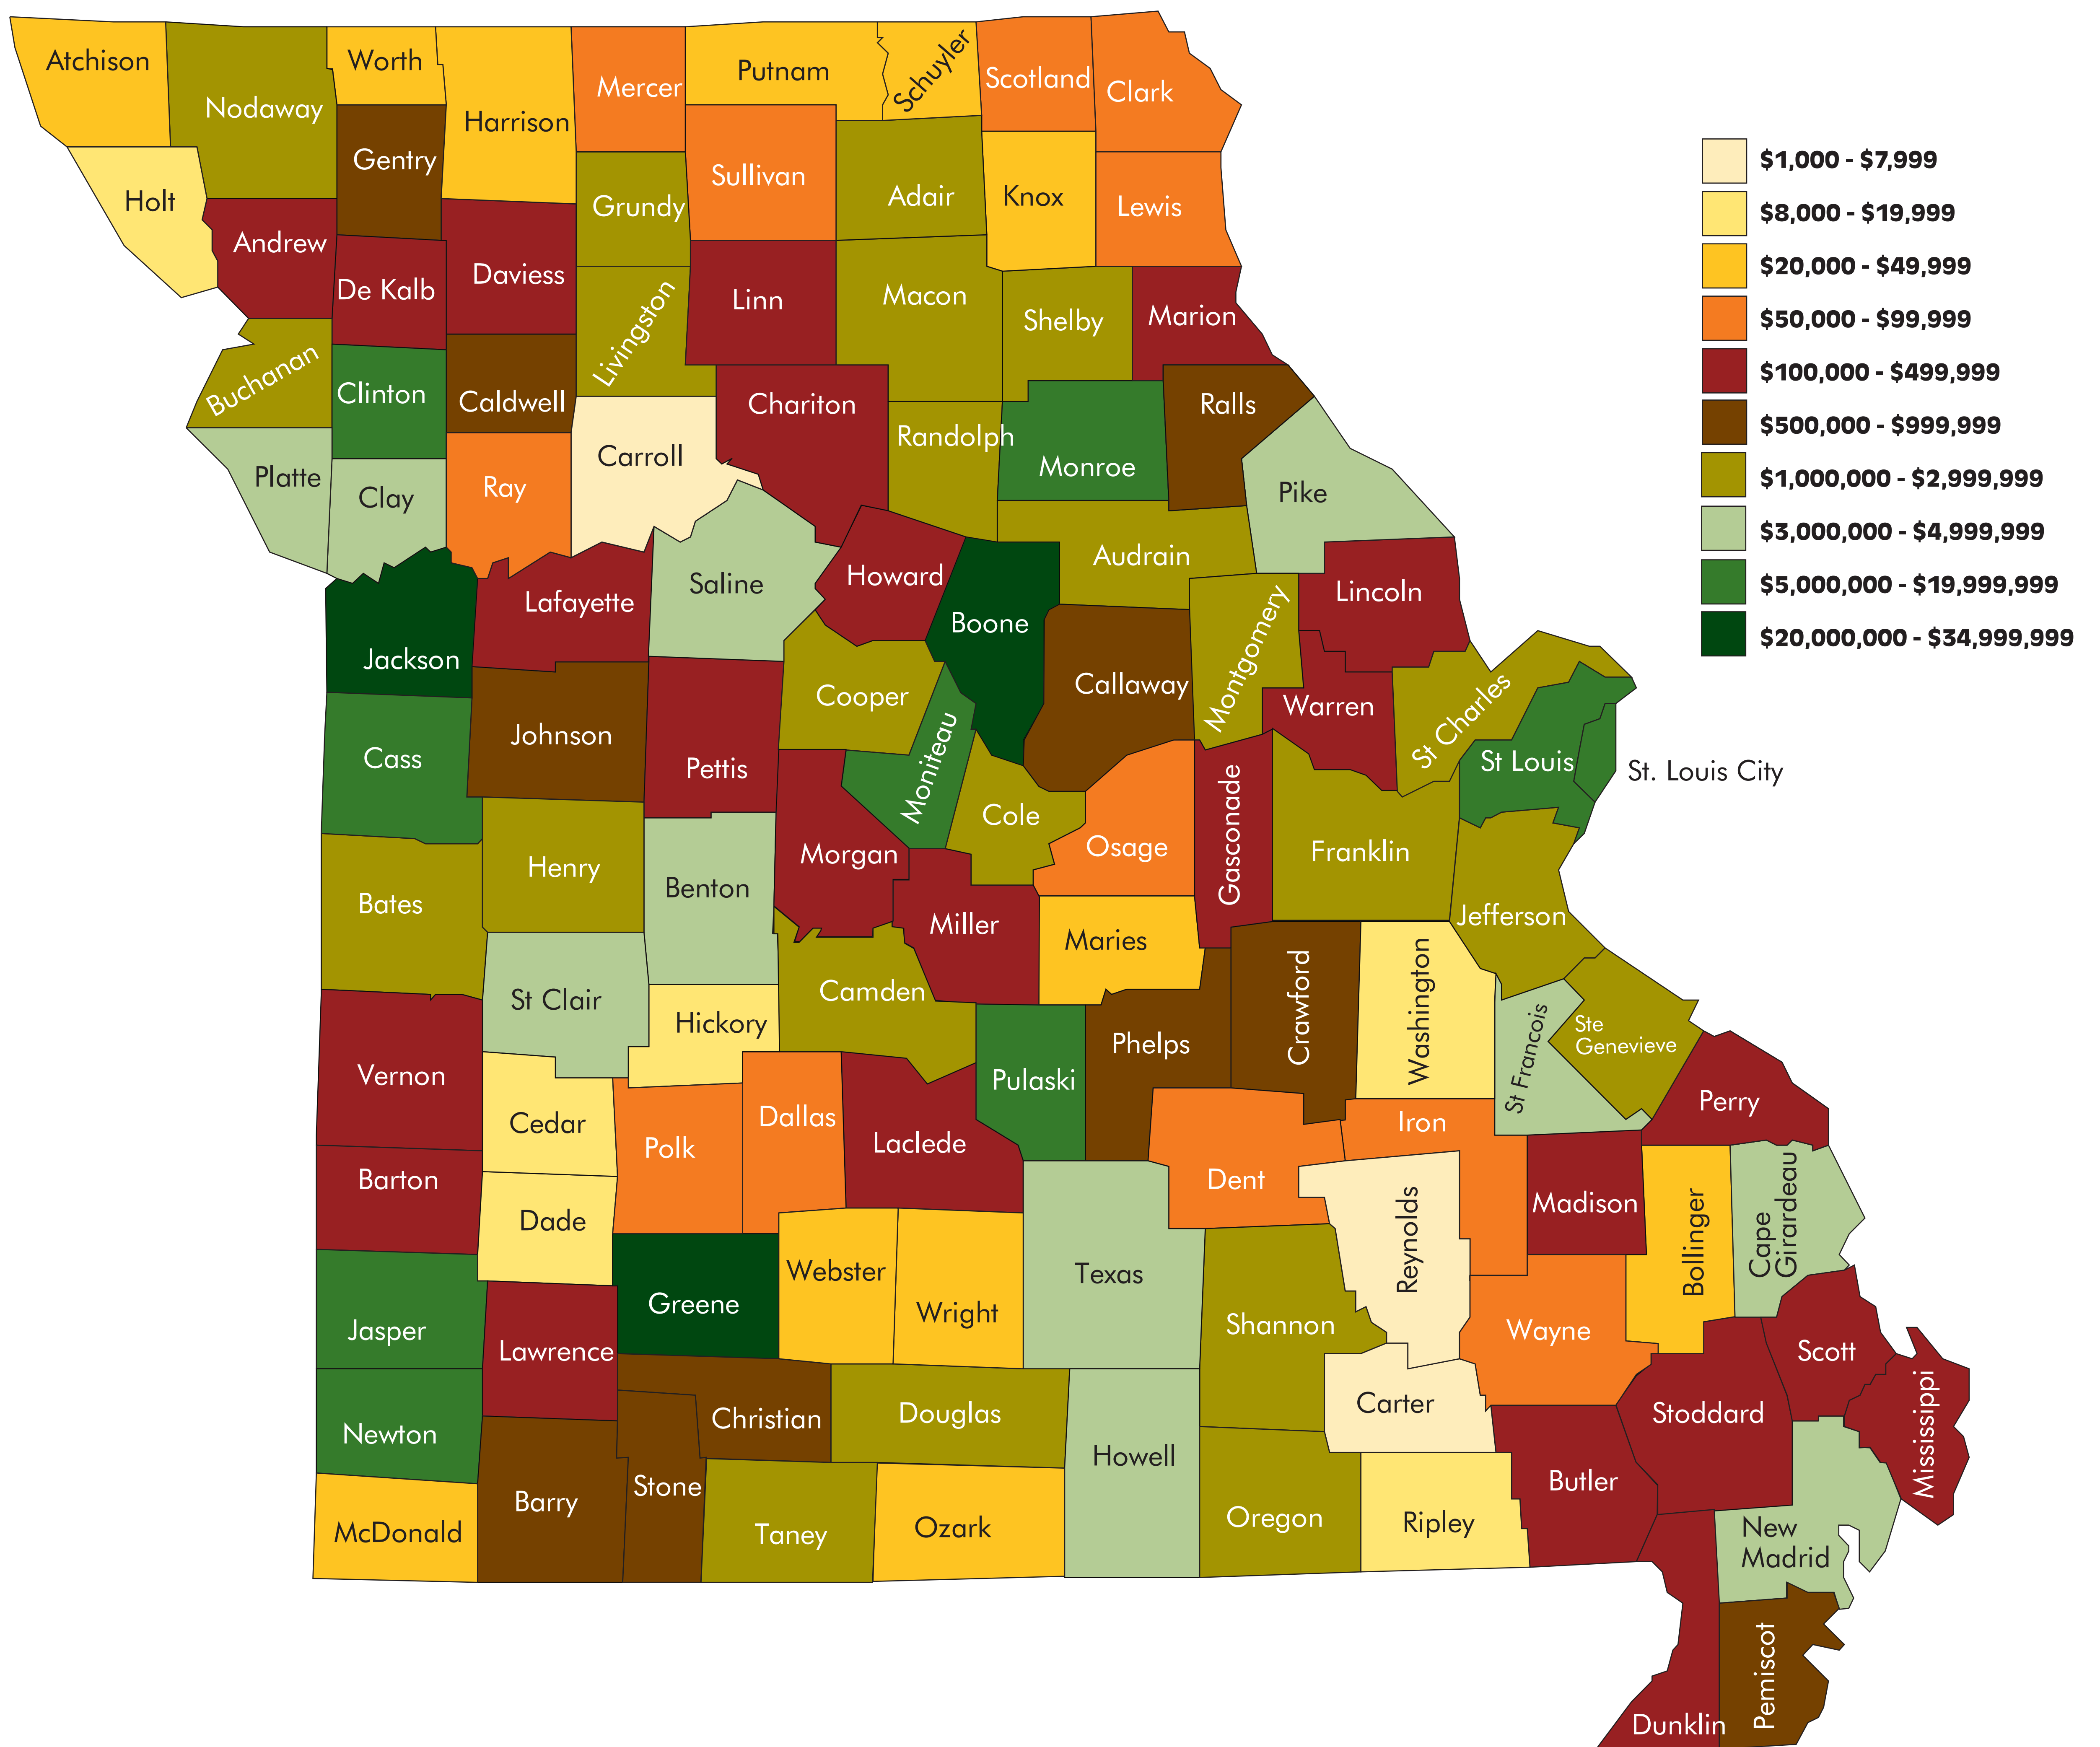

## Total ARRA Subawards by County

The totals shown above reflect subawards of ARRA funds at the end of July, 2010. The Department is in the process of distributing additional ARRA funds, so these totals are subject to change. Some ARRA subawards are reflected in the county where the subrecipient is located, although the funds may be further distributed over a multi-county area.

**MISSOURI**  
DEPARTMENT OF  
NATURAL RESOURCES